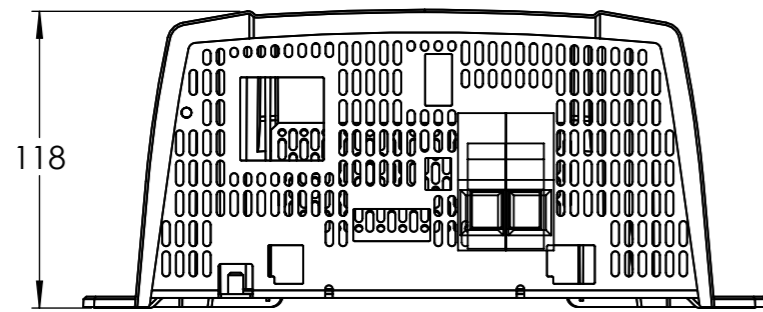

Dimension Drawing - MultiPlus (VE.Bus)	
PMP122160000	MultiPlus 12/1600/70-16 230V VE.Bus
PMP242160000	MultiPlus 24/1600/40-16 230V VE.Bus
PMP482160000	MultiPlus 48/1600/20-16 230V VE.Bus

	12/1600	24/1600	48/1600
X	468	443	

DETAIL A
SCALE 2 : 3

DETAIL B
SCALE 2 : 3

Dimensions in mm

victron energy

BLUE POWER