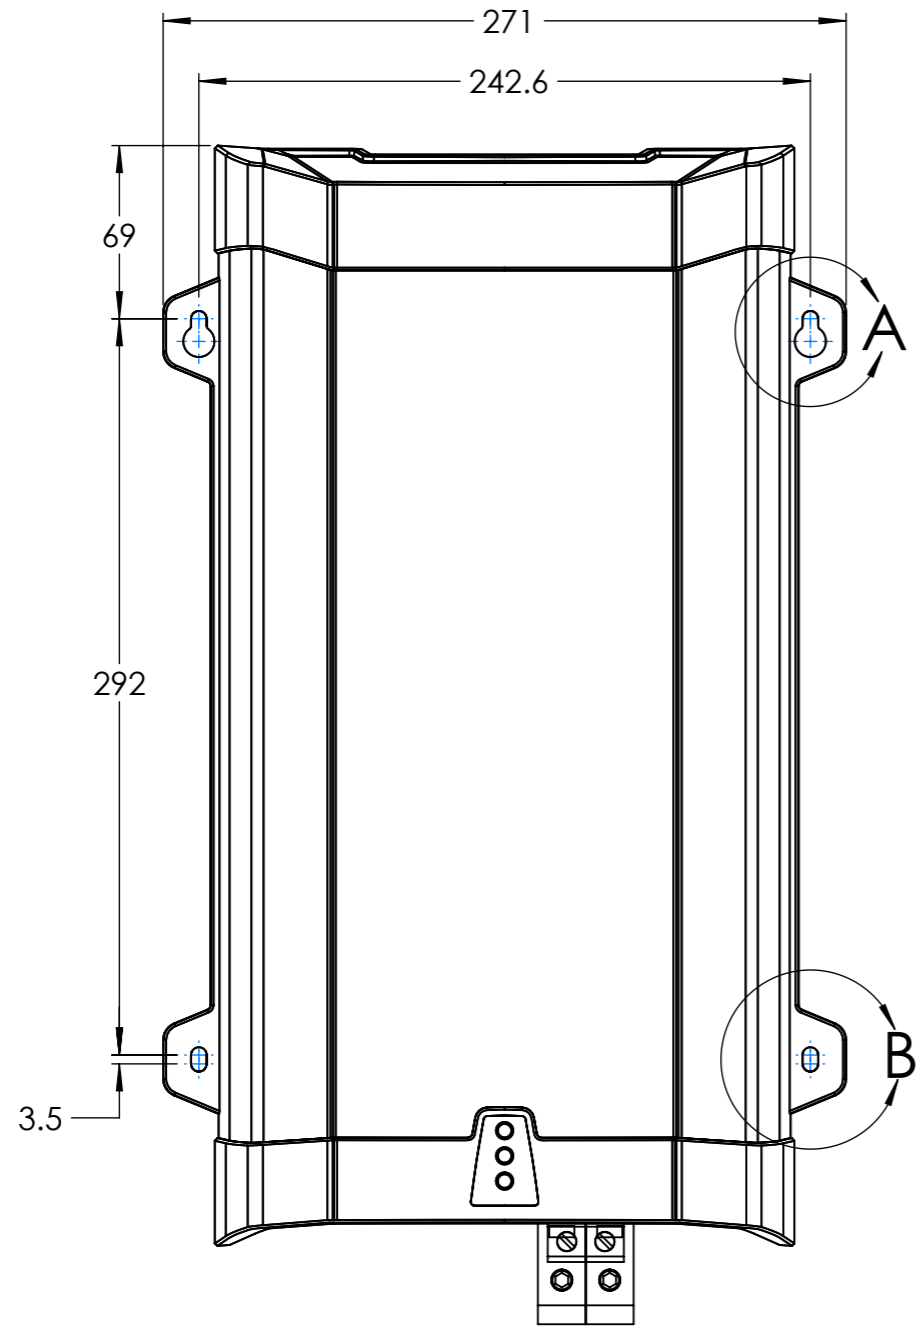

Dimension Drawing - MultiPlus (VE.Bus)	
PMP122160000	MultiPlus 12/1600/70-16 230V VE.Bus
PMP242160000	MultiPlus 24/1600/40-16 230V VE.Bus
PMP482160000	MultiPlus 48/1600/20-16 230V VE.Bus

	12/1600	24/1600	48/1600
X	468	443	

DETAIL A
SCALE 2 : 3

DETAIL B
SCALE 2 : 3

Dimensions in mm

victron energy

BLUE POWER