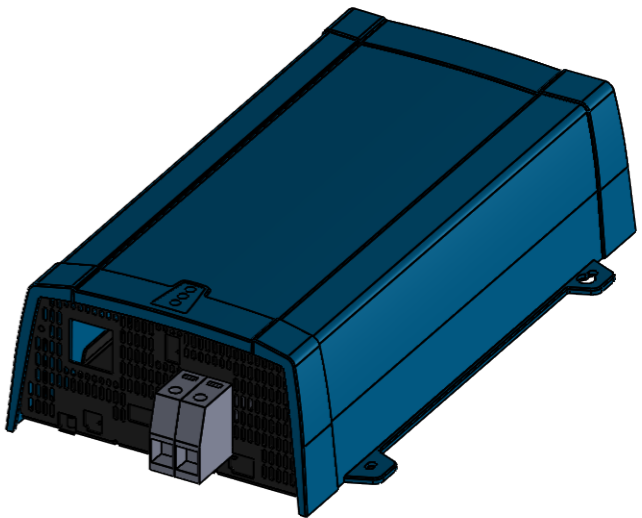

Dimension Drawing - MultiPlus (VE.Bus)	
PMP122160000	MultiPlus 12/1600/70-16 230V VE.Bus
PMP242160000	MultiPlus 24/1600/40-16 230V VE.Bus
PMP482160000	MultiPlus 48/1600/20-16 230V VE.Bus

	12/1600	24/1600	48/1600
X	468	443	

DETAIL A
SCALE 2 : 3

DETAIL B
SCALE 2 : 3

Dimensions in mm

victron energy

BLUE POWER