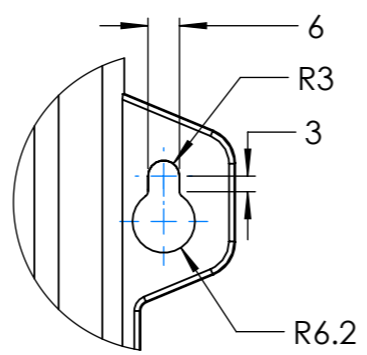

Dimension Drawing - MultiPlus (VE.Bus)	
PMP122160000	MultiPlus 12/1600/70-16 230V VE.Bus
PMP242160000	MultiPlus 24/1600/40-16 230V VE.Bus
PMP482160000	MultiPlus 48/1600/20-16 230V VE.Bus

	12/1600	24/1600	48/1600
X	468	443	

DETAIL A
SCALE 2 : 3

DETAIL B
SCALE 2 : 3

Dimensions in mm

victron energy

BLUE POWER