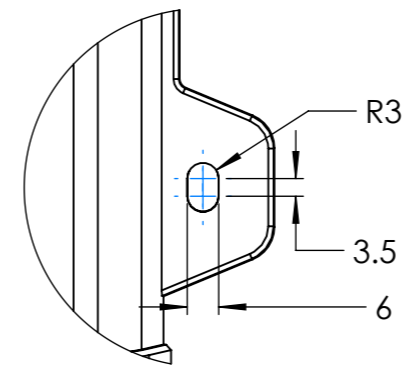

Dimension Drawing - MultiPlus (VE.Bus)	
PMP122160000	MultiPlus 12/1600/70-16 230V VE.Bus
PMP242160000	MultiPlus 24/1600/40-16 230V VE.Bus
PMP482160000	MultiPlus 48/1600/20-16 230V VE.Bus

	12/1600	24/1600	48/1600
X	468	443	

DETAIL A
SCALE 2 : 3

DETAIL B
SCALE 2 : 3

Dimensions in mm

victron energy

BLUE POWER