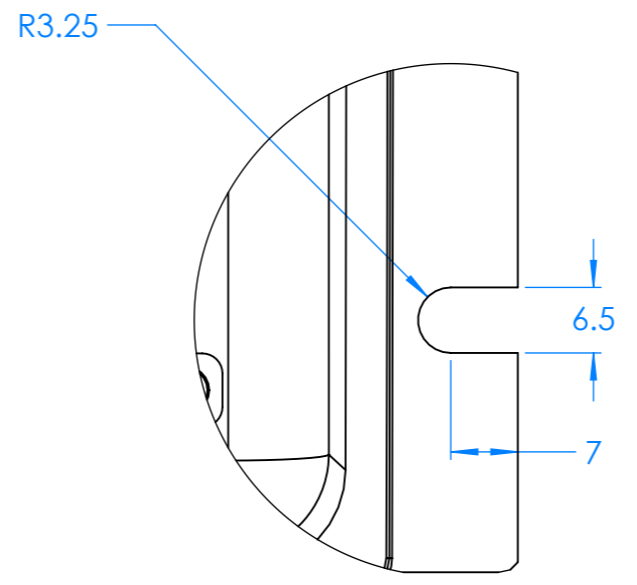

1 2 3 4 5 6 7 8

A B C D E F

Dimension Drawing - Orion-Middle	
ORI121222120	Orion-Tr Smart 12/12-18A (220W) Isolated DC-DC charger
ORI122424120	Orion-Tr Smart 12/24-10A (240W) Isolated DC-DC charger
ORI241224120	Orion-Tr Smart 24/12-20A (240W) Isolated DC-DC charger
ORI242428120	Orion-Tr Smart 24/24-12A (280W) Isolated DC-DC charger

DETAIL A
SCALE 2 : 1.5

Dimensions in mm

Rev01

1 2 3 4 5 6 7 8