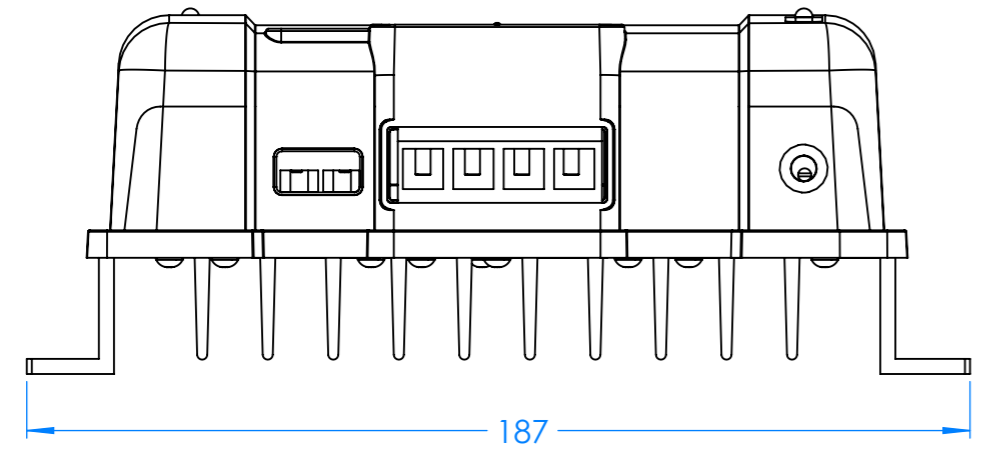

1 2 3 4 5 6 7 8

A B C D E F

Dimension Drawing - Orion-Middle	
ORI121222120	Orion-Tr Smart 12/12-18A (220W) Isolated DC-DC charger
ORI122424120	Orion-Tr Smart 12/24-10A (240W) Isolated DC-DC charger
ORI241224120	Orion-Tr Smart 24/12-20A (240W) Isolated DC-DC charger
ORI242428120	Orion-Tr Smart 24/24-12A (280W) Isolated DC-DC charger

DETAIL A
SCALE 2 : 1.5

Dimensions in mm

Rev01

1 2 3 4 5 6 7 8