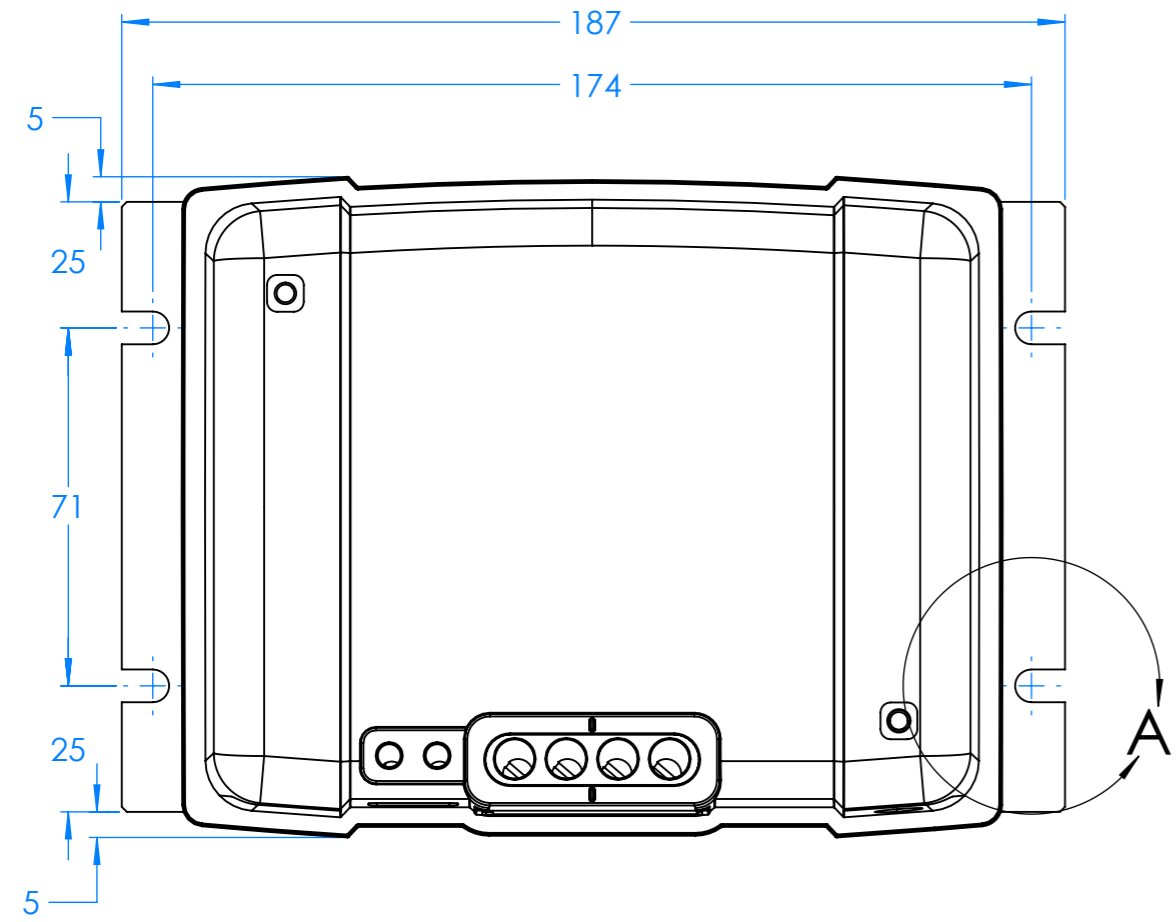

1 2 3 4 5 6 7 8

A B C D E F

Dimension Drawing - Orion-Middle	
ORI121222120	Orion-Tr Smart 12/12-18A (220W) Isolated DC-DC charger
ORI122424120	Orion-Tr Smart 12/24-10A (240W) Isolated DC-DC charger
ORI241224120	Orion-Tr Smart 24/12-20A (240W) Isolated DC-DC charger
ORI242428120	Orion-Tr Smart 24/24-12A (280W) Isolated DC-DC charger

DETAIL A
SCALE 2 : 1.5

Dimensions in mm

Rev01

1 2 3 4 5 6 7 8